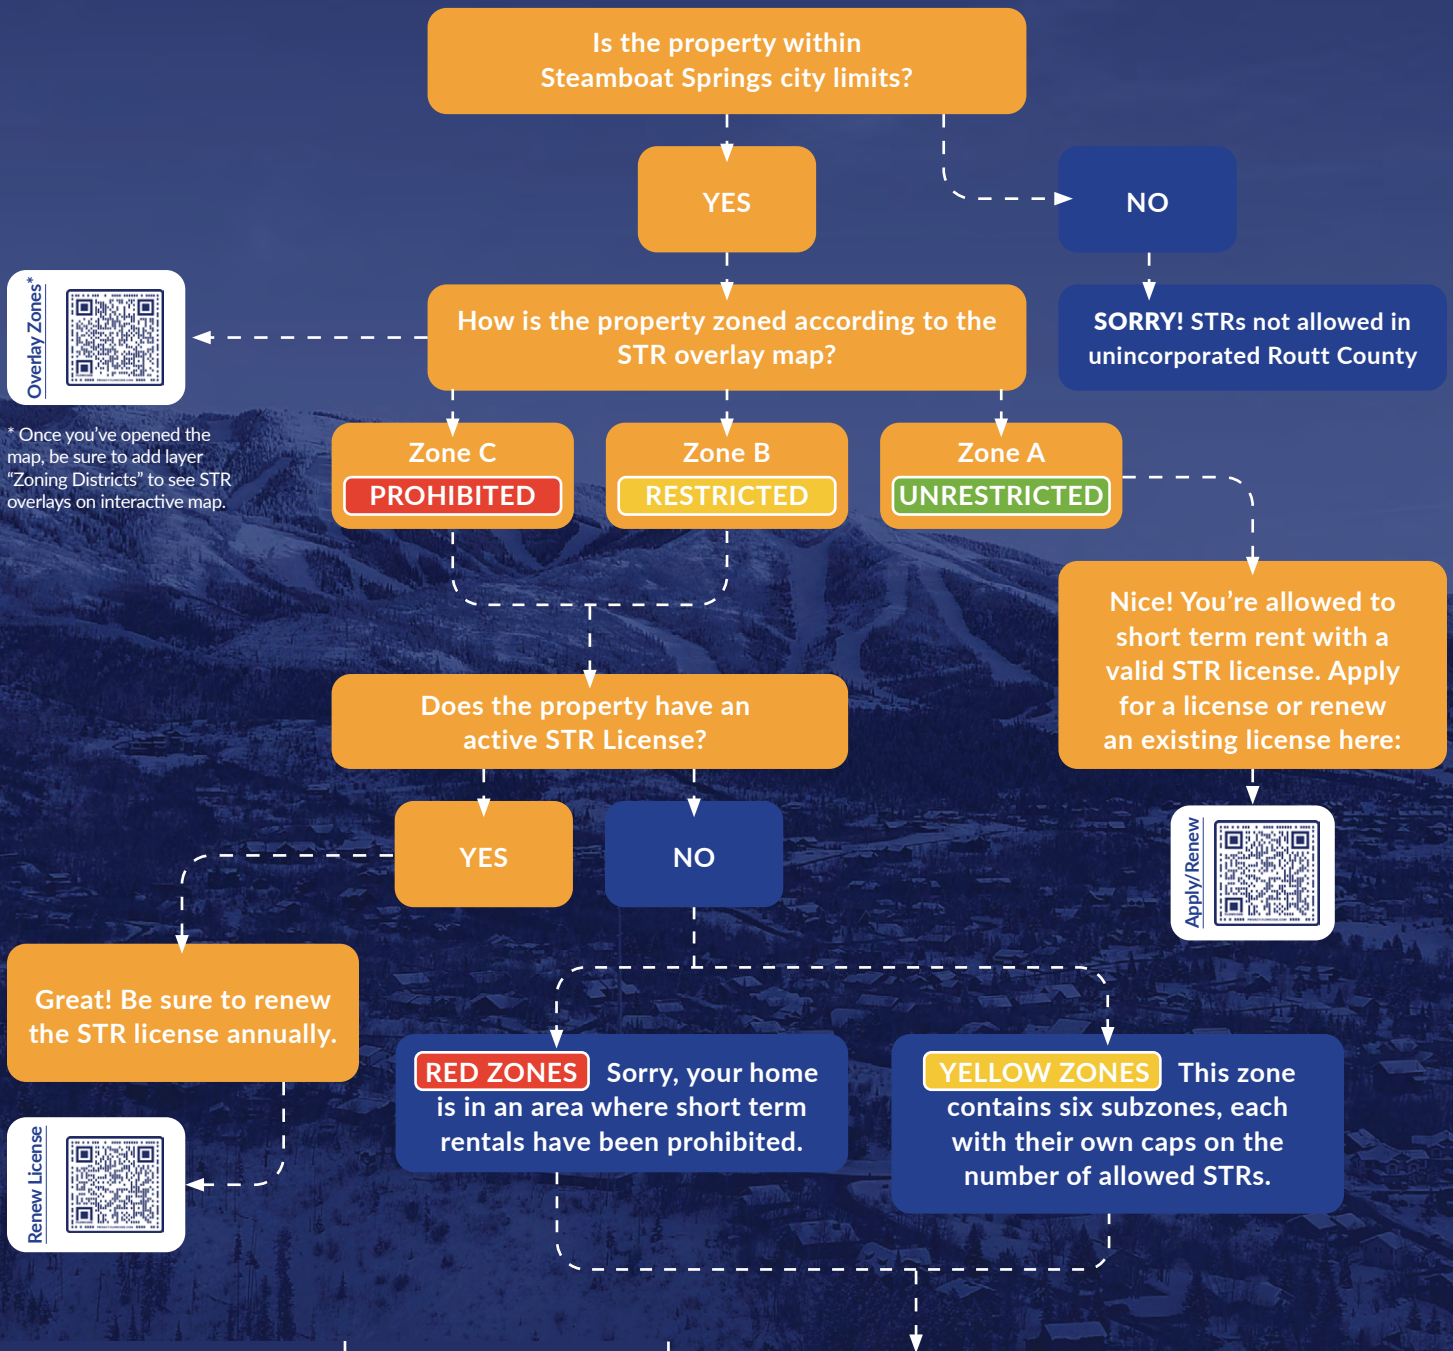

# SHORT TERM RENTAL REGULATIONS QUICK GUIDE

## FOR STEAMBOAT SPRINGS

\* Once you've opened the map, be sure to add layer "Zoning Districts" to see STR overlays on interactive map.

⚠ Short Term Rental regulations subject to change at any time. (STR = Short Term Rental)